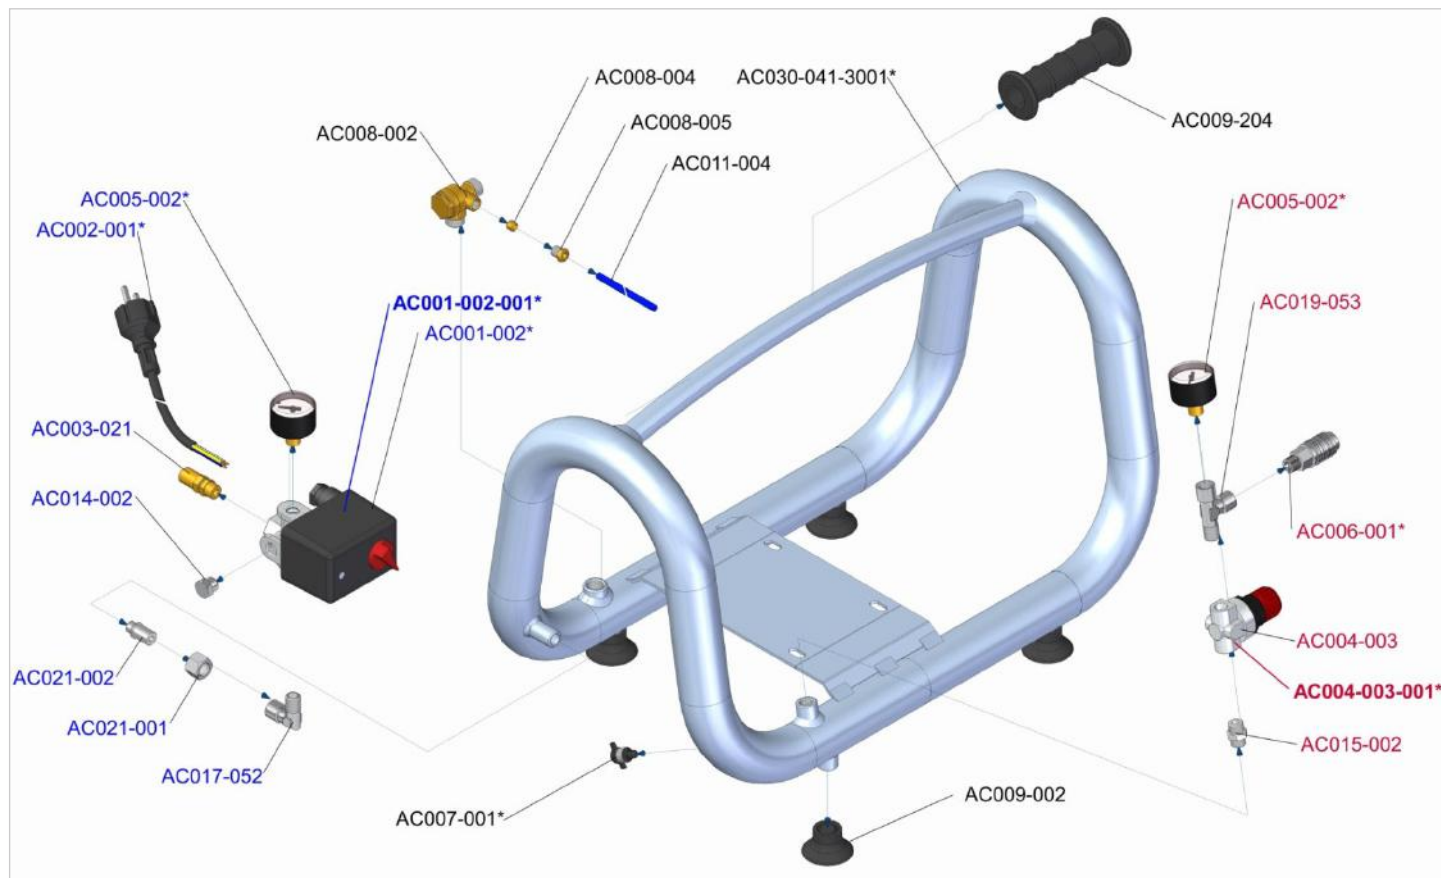

# Onderdelentekening (spare parts)

KZ 240-05

Tank met accessories 230 Volt 50 Hz (tank with accessories 230 Volt 50 Hz)

Bestand (file) EX002-001 Rev.00

Datum (date) 12/02/2011

| Code (code)   | Omschrijving (description)                    | Aantal (quantity) |
|---------------|---|-------------------|
| AC001-002     | Pressure Switch 1/4" (start valve close )     |                   |
| AC001-002-001 | Pressure Switch complete EXTREME 3T 60        |                   |
| AC002-001     | Pin plug SHUKO 1,5 m                          |                   |
| AC003-021     | Safety valve 10 BAR                           |                   |
| AC004-003     | Pressure regulator MIGNON Pos.0               |                   |
| AC004-003-001 | Pressure regulator complete EXTREME 3T        |                   |
| AC005-002     | Manometer 40 mm 1/4" Bar/Psi                  |                   |
| AC006-001     | Universal Coupler 1/4" Male                   |                   |
| AC007-001     | Plastic screw for condensate drain            |                   |
| AC008-002     | Not return valve 3/8"complete for tube Rilsan |                   |
| AC008-004     | Ogive for tube blue Rilsan                    |                   |
| AC008-005     | Nut for tube blue Rilsan                      |                   |
| AC009-002     | Rubber foot                                   |                   |
| AC009-204     | Rubber knob                                   |                   |
| AC011-004     | Blue Rilsan tube for EXTREME 3T               |                   |
| AC014-002     | Closure plug                                  |                   |