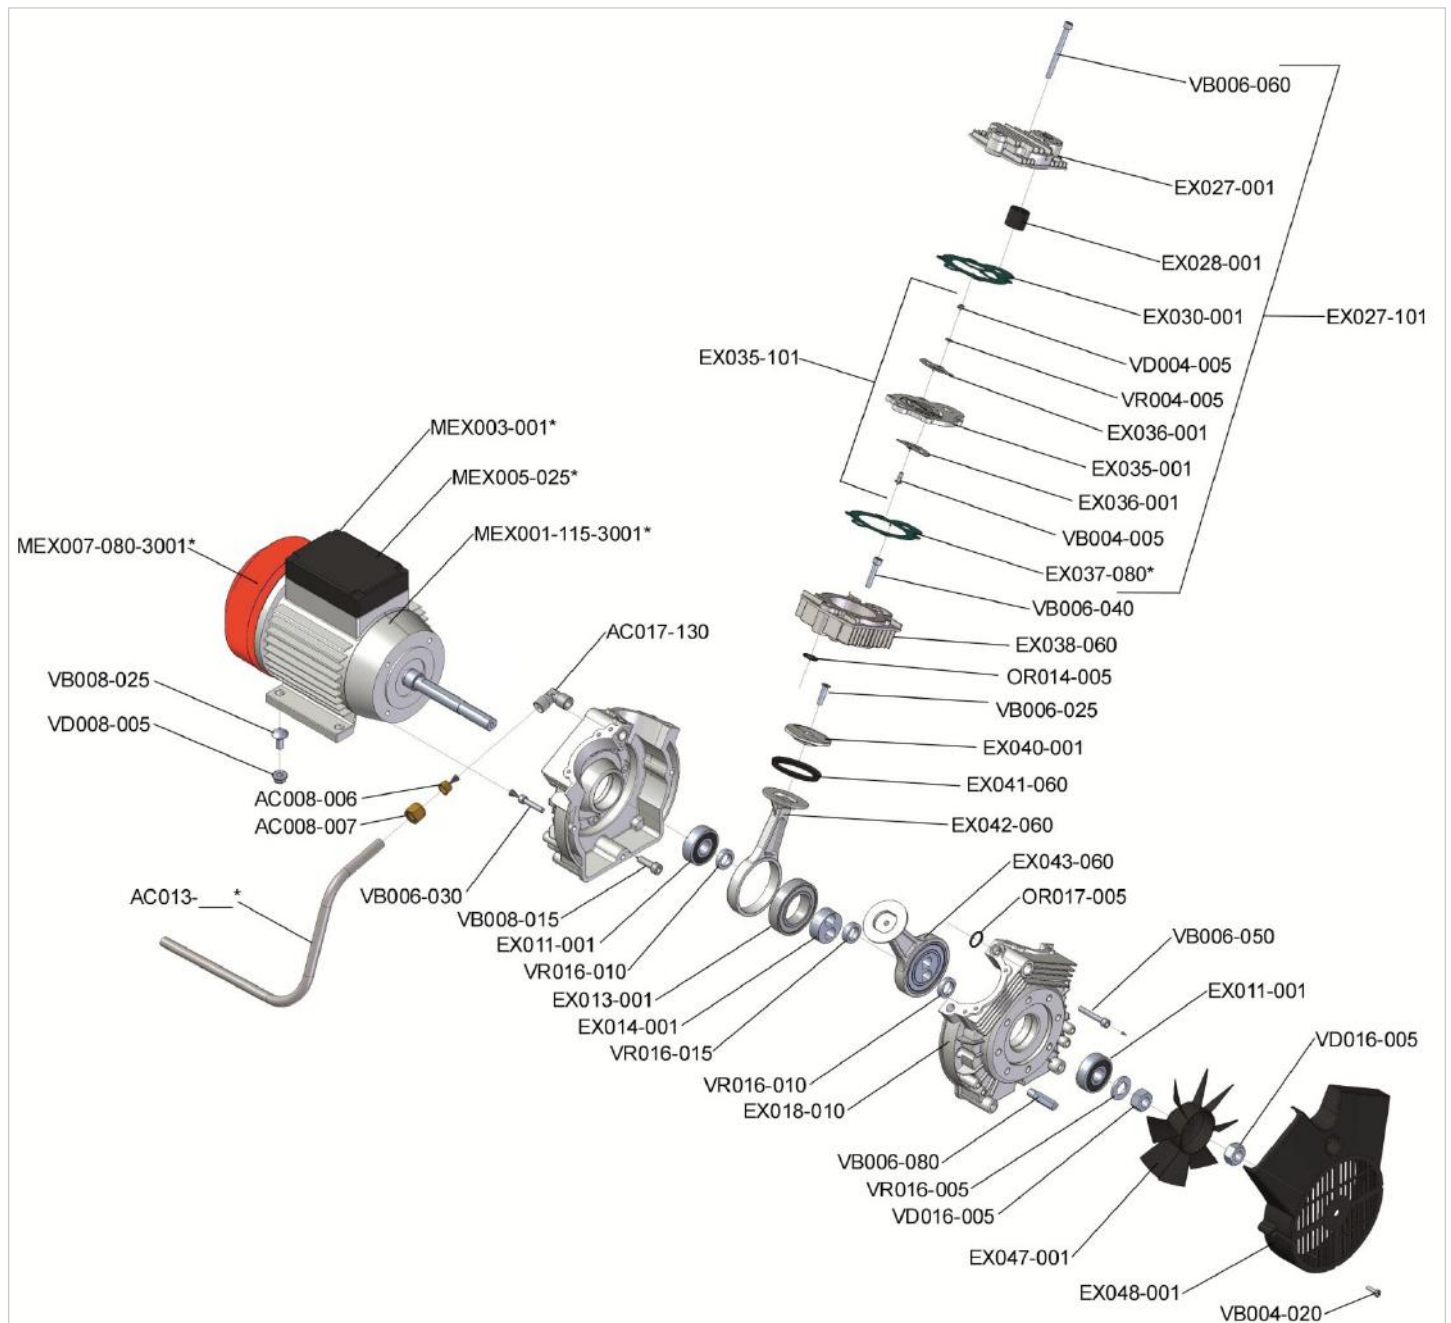

Onderdelentekening (spare parts)

KZ 240-05

Pompgroep 230 Volt 50 Hz (unit pomp 230 Volt 50 Hz)

Bestand (file) EX001-001 Rev.00

Datum (date) 12/02/2011